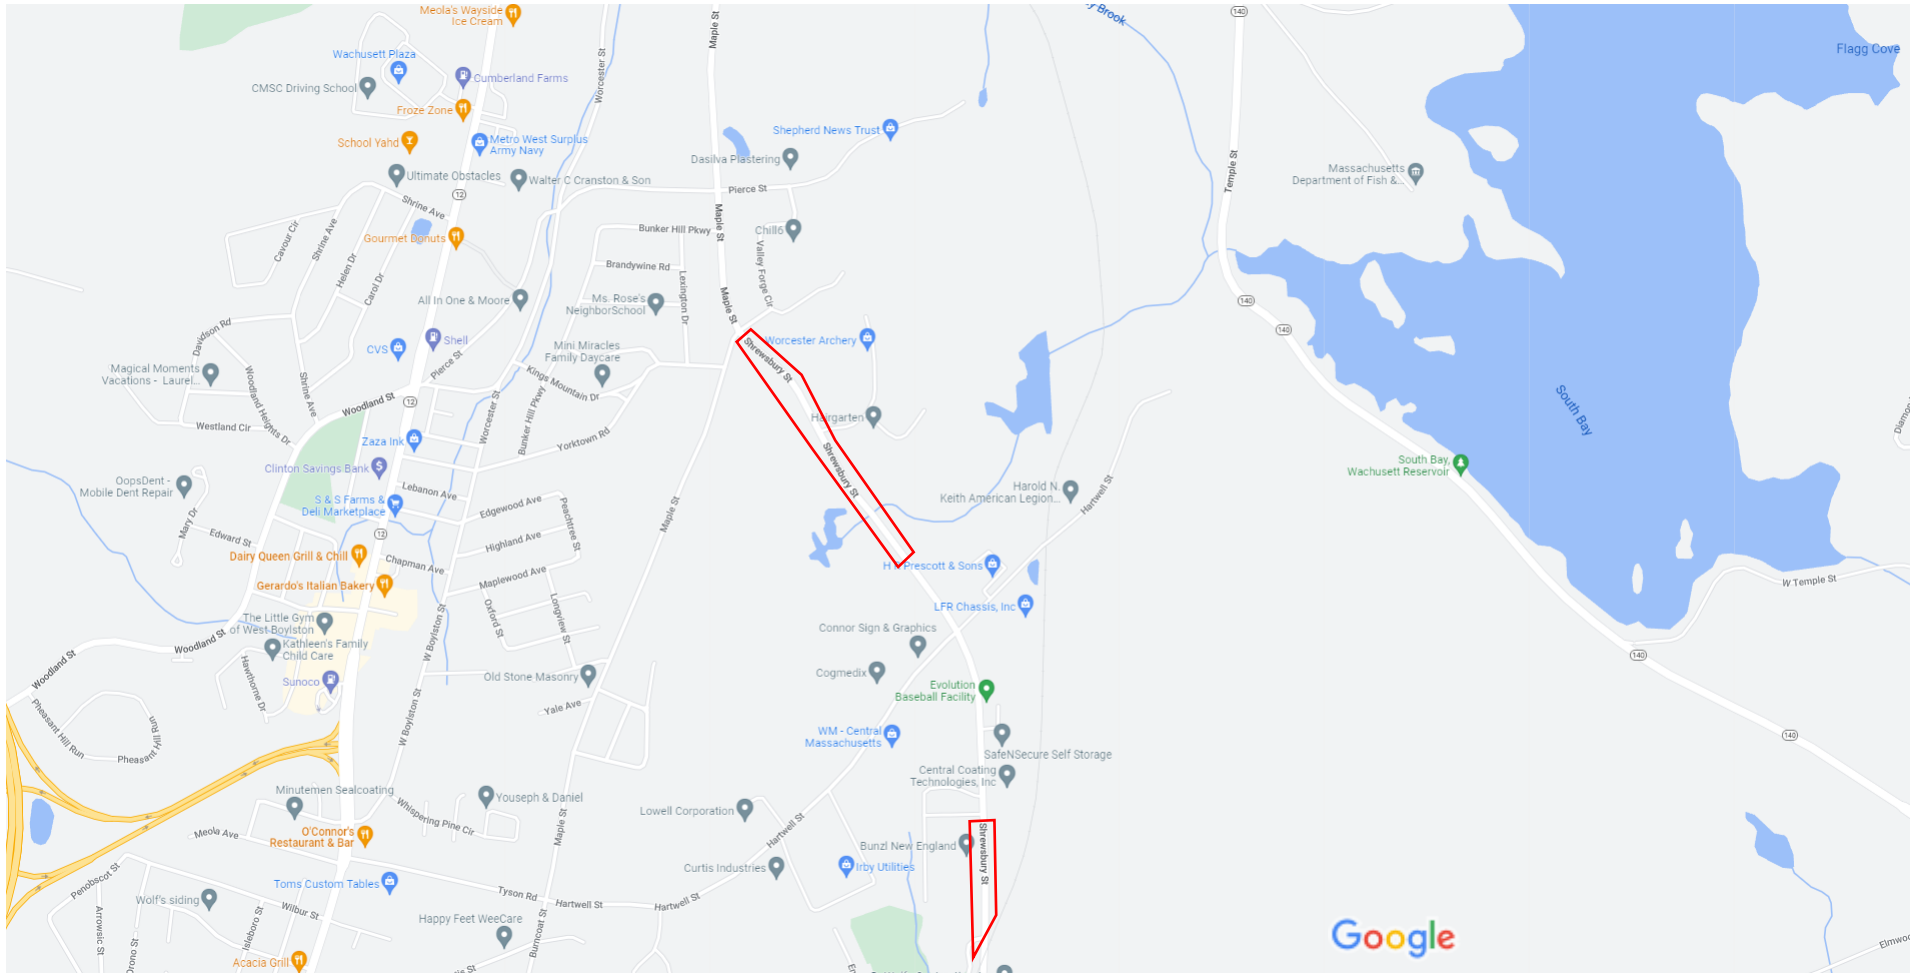

Google Maps West Boylston

Map data ©2022 500 ft