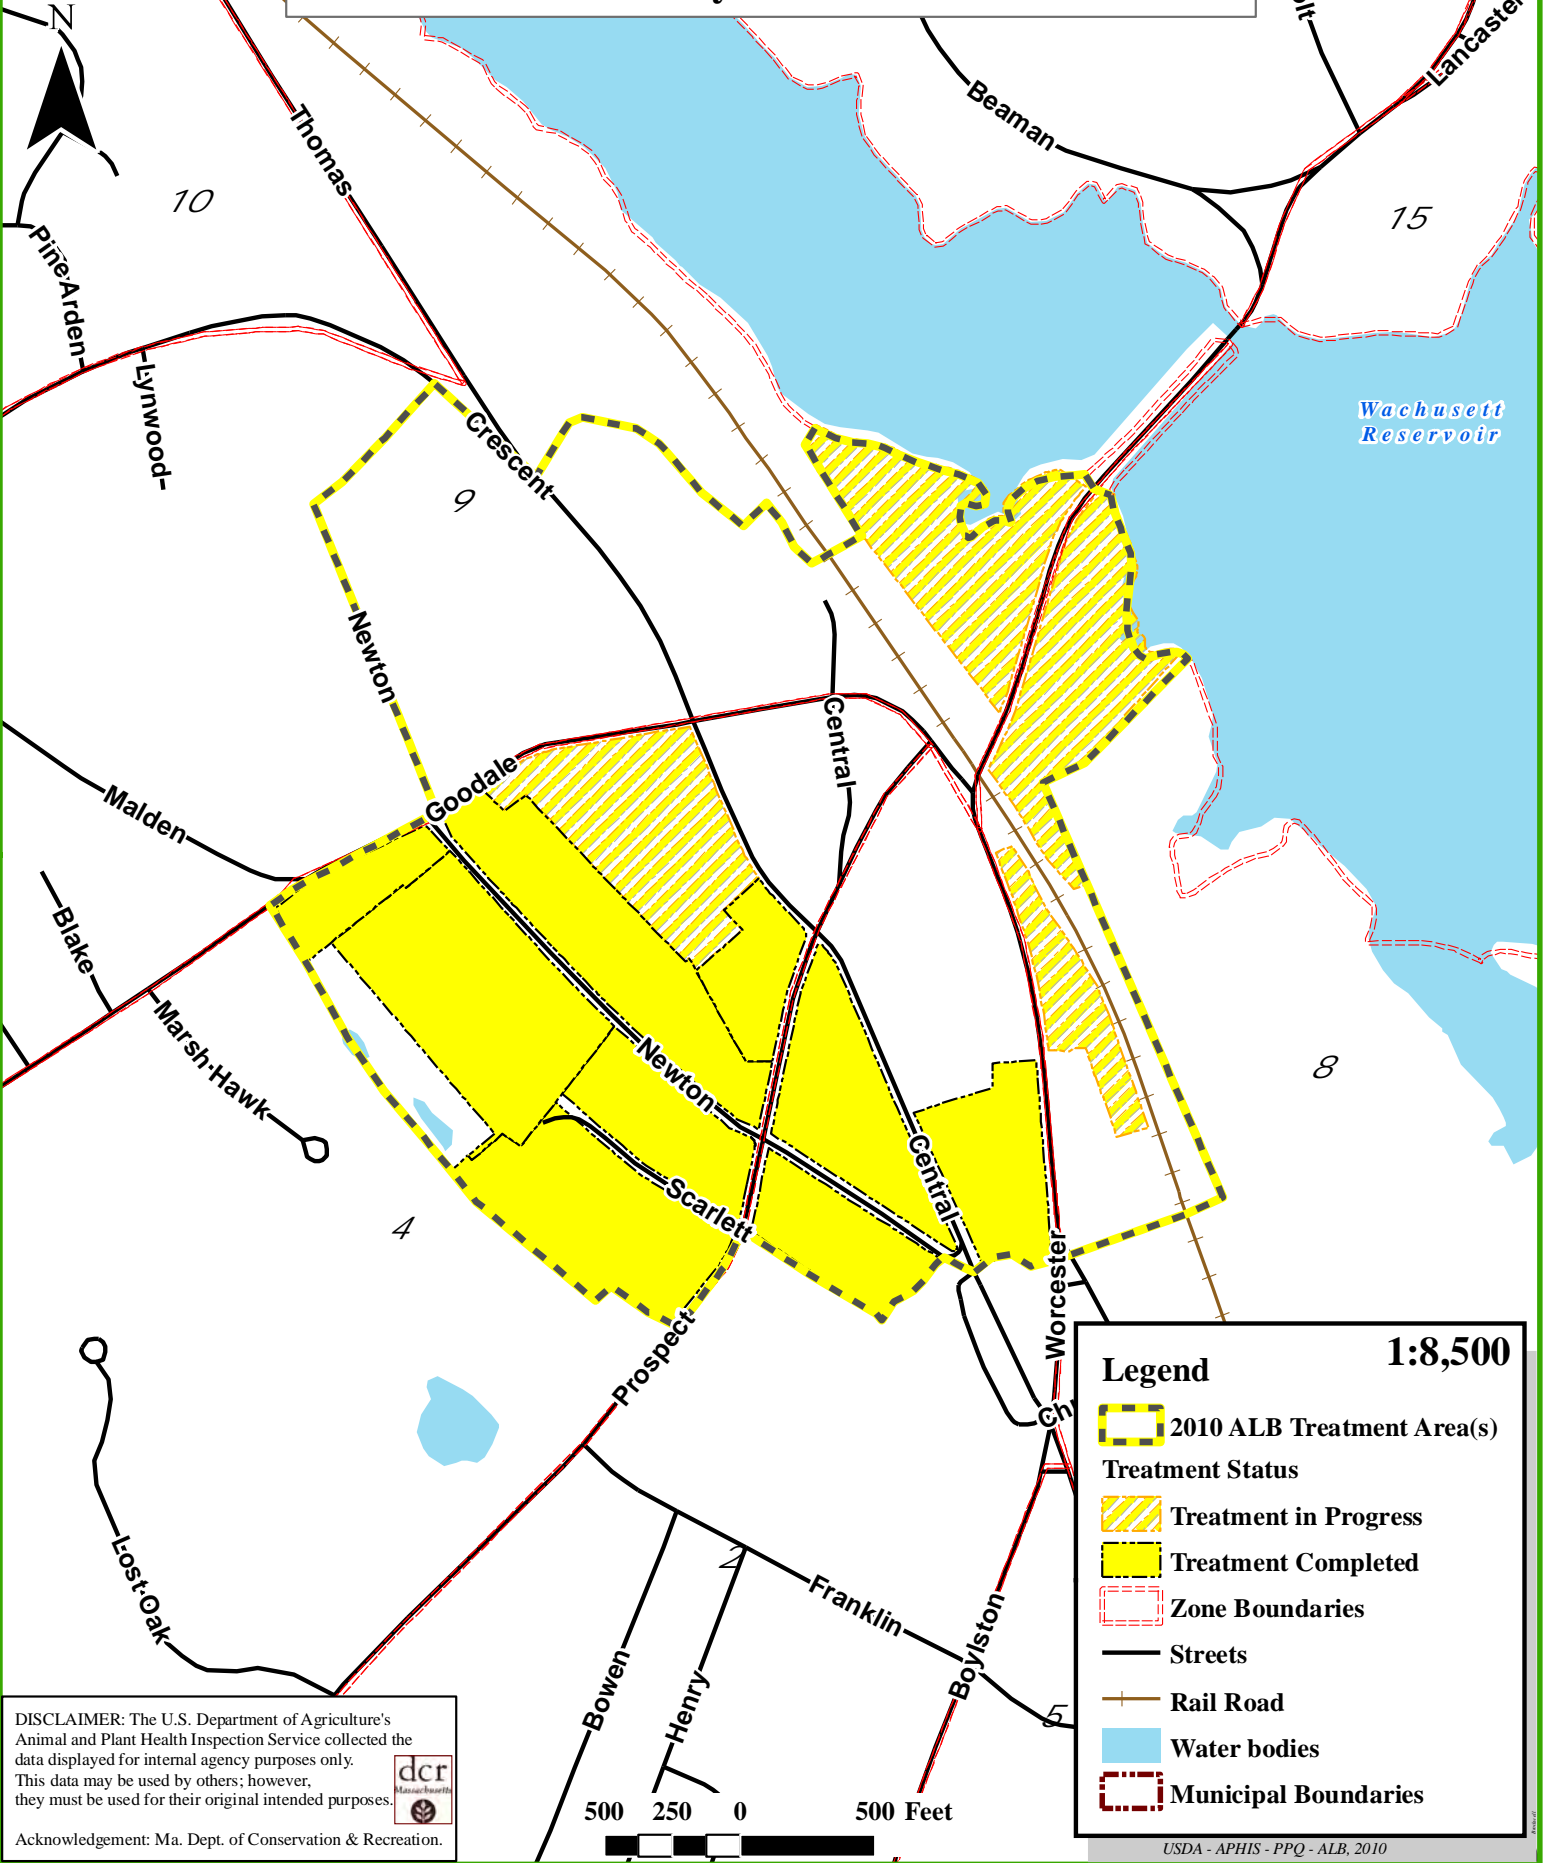

2010 Worcester County, Ma Treatment Area's Treatment Update Week One (April 26th - May 1st) Greendale Neighborhood, Worcester, Ma.

DISCLAIMER: The U.S. Department of Agriculture's Animal and Plant Health Inspection Service collected the data displayed for internal agency purposes only. This data may be used by others; however, they must be used for their original intended purposes.

Acknowledgement: Ma. Dept. of Conservation & Recreation.

2010 Worcester County, Ma Treatment Area's Treatment Update Week One (April 26th - May 1st) West Boylston Satellite

DISCLAIMER: The U.S. Department of Agriculture's Animal and Plant Health Inspection Service collected the data displayed for internal agency purposes only. This data may be used by others; however, they must be used for their original intended purposes.

Acknowledgement: Ma. Dept. of Conservation & Recreation.

Legend

1:8,500

- 2010 ALB Treatment Area(s)
- Treatment Status**
- Treatment in Progress
- Treatment Completed
- Zone Boundaries
- Streets
- Rail Road
- Water bodies
- Municipal Boundaries