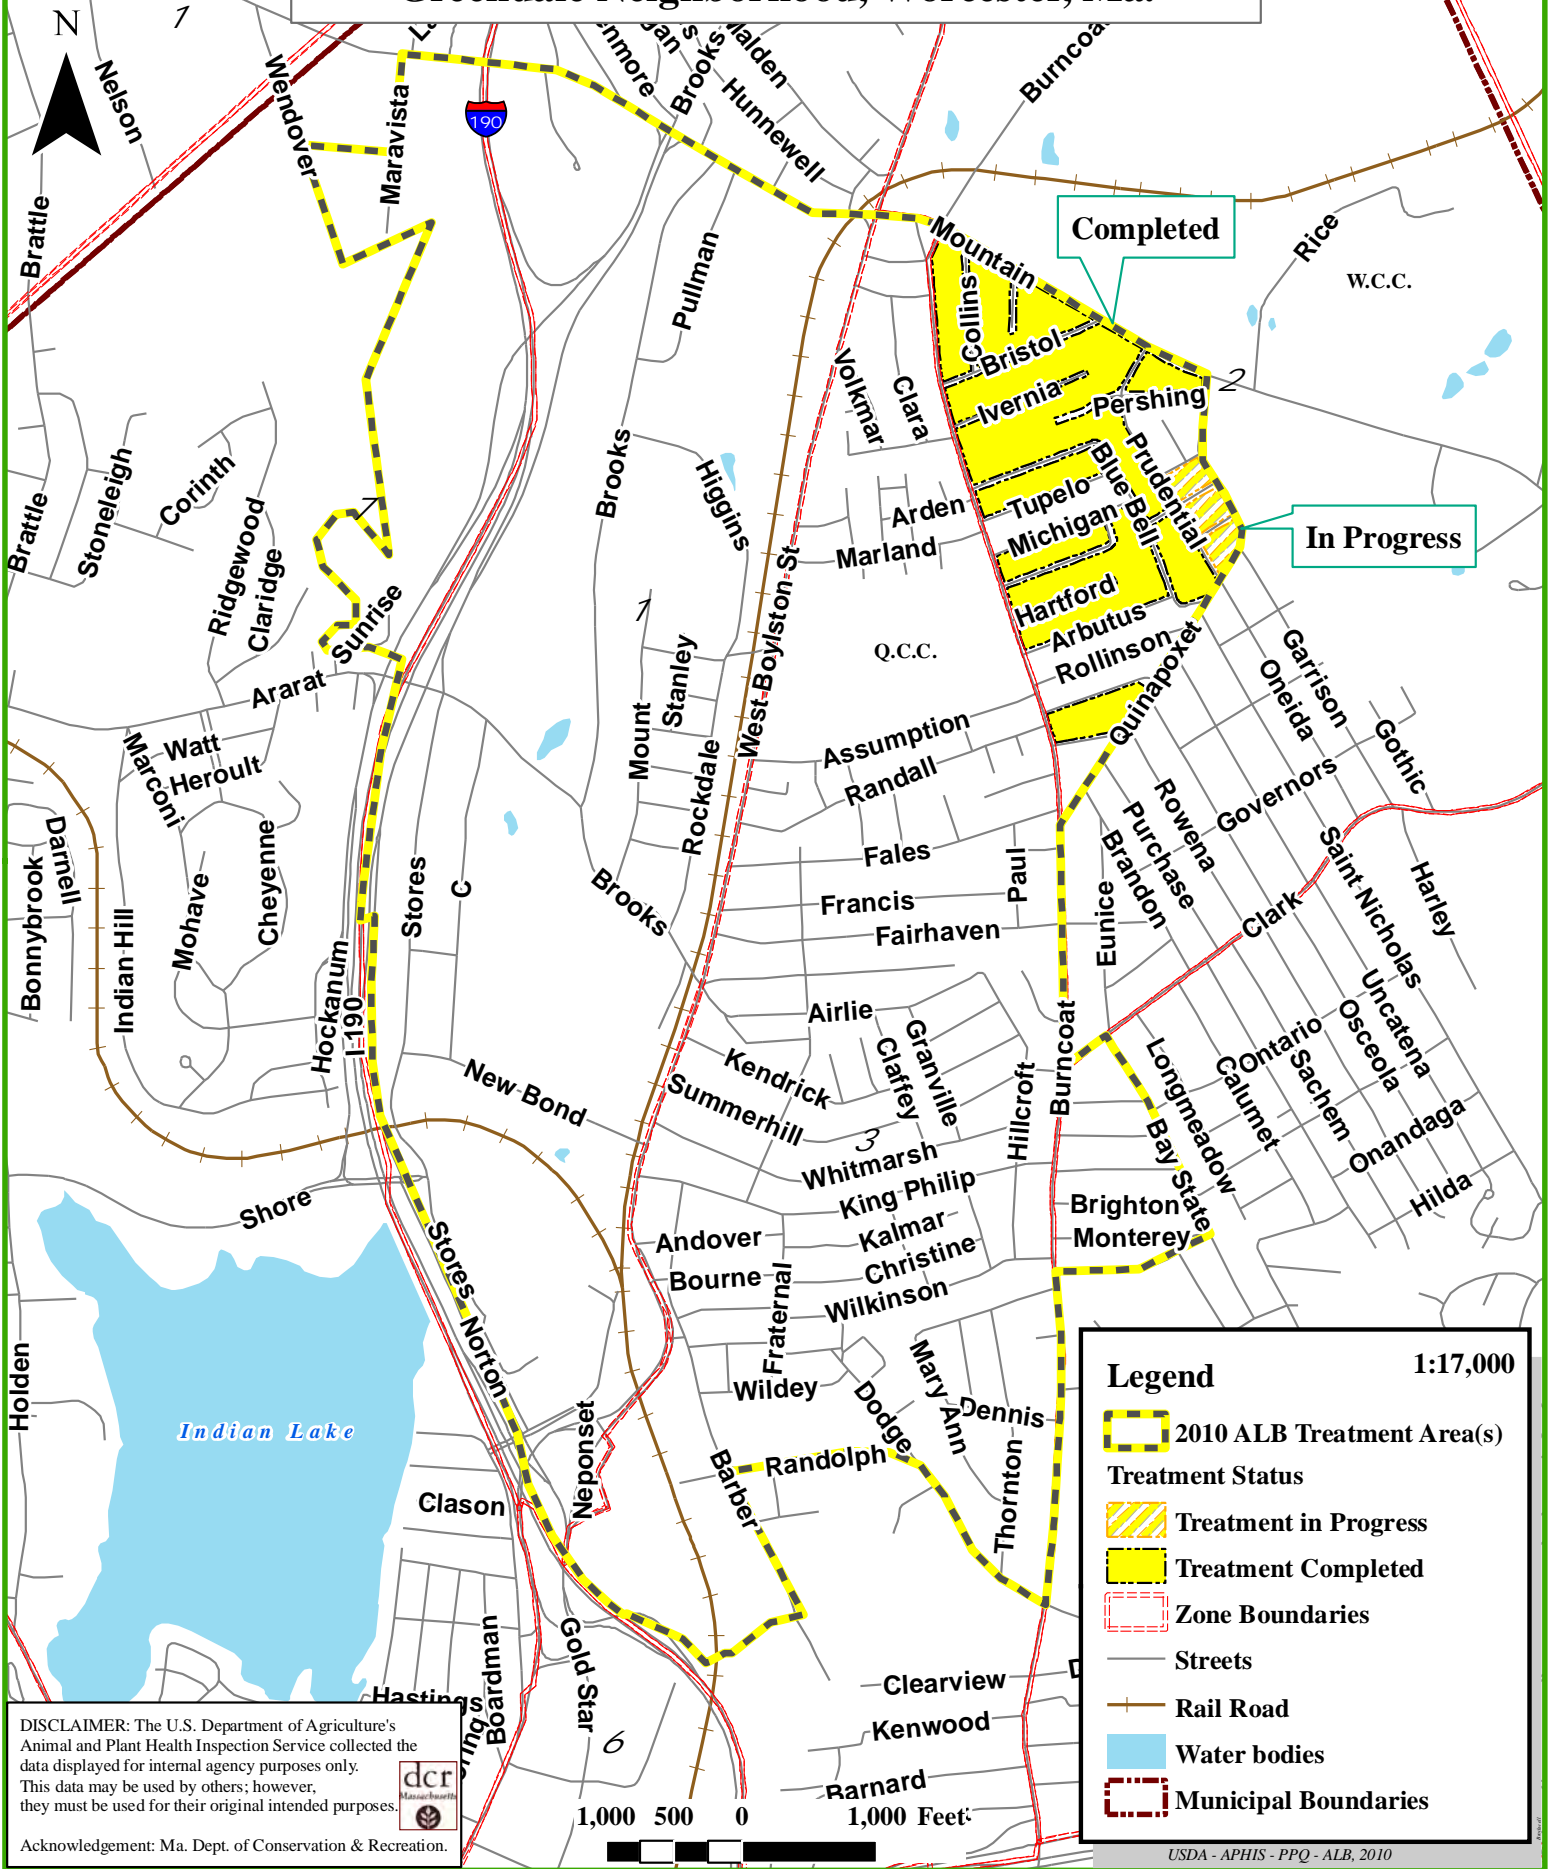

2010 Worcester County, Ma Treatment Area's Treatment Update Week One (April 26th - May 1st) Greendale Neighborhood, Worcester, Ma.

DISCLAIMER: The U.S. Department of Agriculture's Animal and Plant Health Inspection Service collected the data displayed for internal agency purposes only. This data may be used by others; however, they must be used for their original intended purposes.

Acknowledgement: Ma. Dept. of Conservation & Recreation.

2010 Worcester County, Ma Treatment Area's Treatment Update Week One (April 26th - May 1st) West Boylston Satellite

DISCLAIMER: The U.S. Department of Agriculture's Animal and Plant Health Inspection Service collected the data displayed for internal agency purposes only. This data may be used by others; however, they must be used for their original intended purposes.

Acknowledgement: Ma. Dept. of Conservation & Recreation.

Legend

1:8,500

- 2010 ALB Treatment Area(s)
- Treatment Status**
- Treatment in Progress
- Treatment Completed
- Zone Boundaries
- Streets
- Rail Road
- Water bodies
- Municipal Boundaries